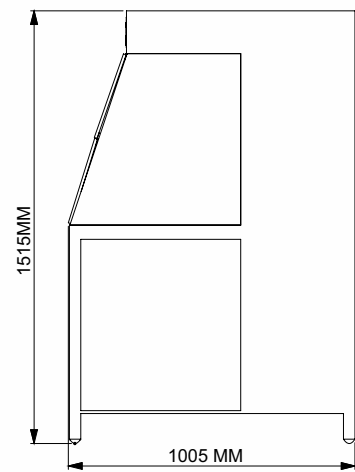

Top View

Front View

Side View

### Key Specifications:

Filter	HEPA filter
Lights	FL Fluorescent Light UV Blacklight Ultra Violet Black Light
Blower Motor	1/4 HP double shaft
Blower Timer	Optional (min / hrs)
Working area	4 x 2 feet (other size also available on request)

### Highlights:

Viewing Area Material	Transparent Plexiglass
No. of UV lights	1
No. of FL lights	1
Main Body Material	Steel
Dimensions	1200 x1005x 1515mm
Air Flow Gauge	Analogue Type