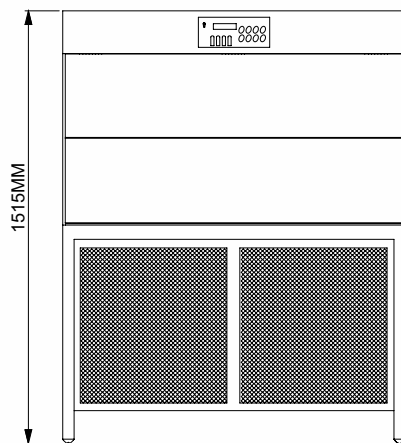

# Laminar Air Flow Bench

**Model No. PLAFB-0124**

**Laminar Air Flow Bench** is a consistent tool provided with an HEPA - filtered work area which is essential to maintain dust particles and bacteria free clean air environment. The instrument is widely used in testing laboratories to maintain clean work area that provide protection and safety measures from outside harmful contaminants.

Top View

Front View

Side View

### Highlights:

Viewing Area Material	Transparent Plexiglass
No. of UV lights	1
No. of FL lights	1
Main Body Material	Steel
Dimensions	1200 x1005x 1515mm
Air Flow Gauge	Analogue Type