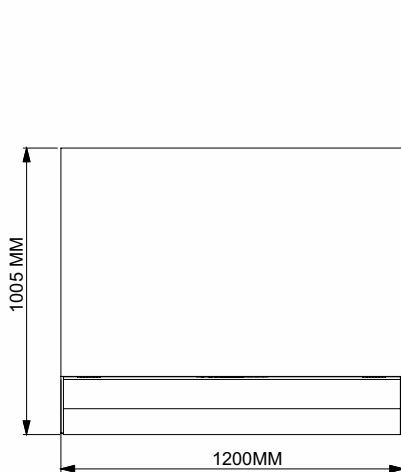

Top View

Front View

Side View

### Highlights:

Viewing Area Material	Transparent Plexiglass
No. of UV lights	1
No. of FL lights	1
Main Body Material	Steel
Dimensions	1200 x1005x 1515mm
Air Flow Gauge	Analogue Type