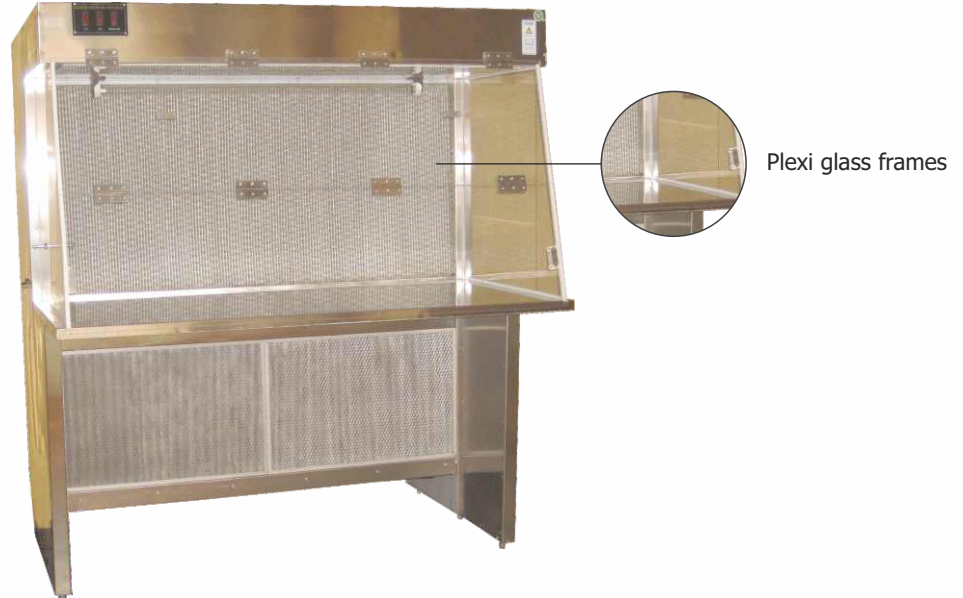

# Laminar Air Flow Bench

**Model No. PLAFB-0124**

**Laminar Air Flow Bench** is a consistent tool provided with an HEPA - filtered work area which is essential to maintain dust particles and bacteria free clean air environment. The instrument is widely used in testing laboratories to maintain clean work area that provide protection and safety measures from outside harmful contaminants.

- Equipped with HEPA filter in work area
- Standardized and controlled lightening conditions
- Easy to use Menu driven system
- Wide Viewing Area
- High Quality Light sources used
- Plexi-glass frames for sample viewing

### Highlights:

Viewing Area Material	Transparent Plexiglass
No. of UV lights	1
No. of FL lights	1
Main Body Material	Steel
Dimensions	1200 x1005x 1515mm
Air Flow Gauge	Analogue Type